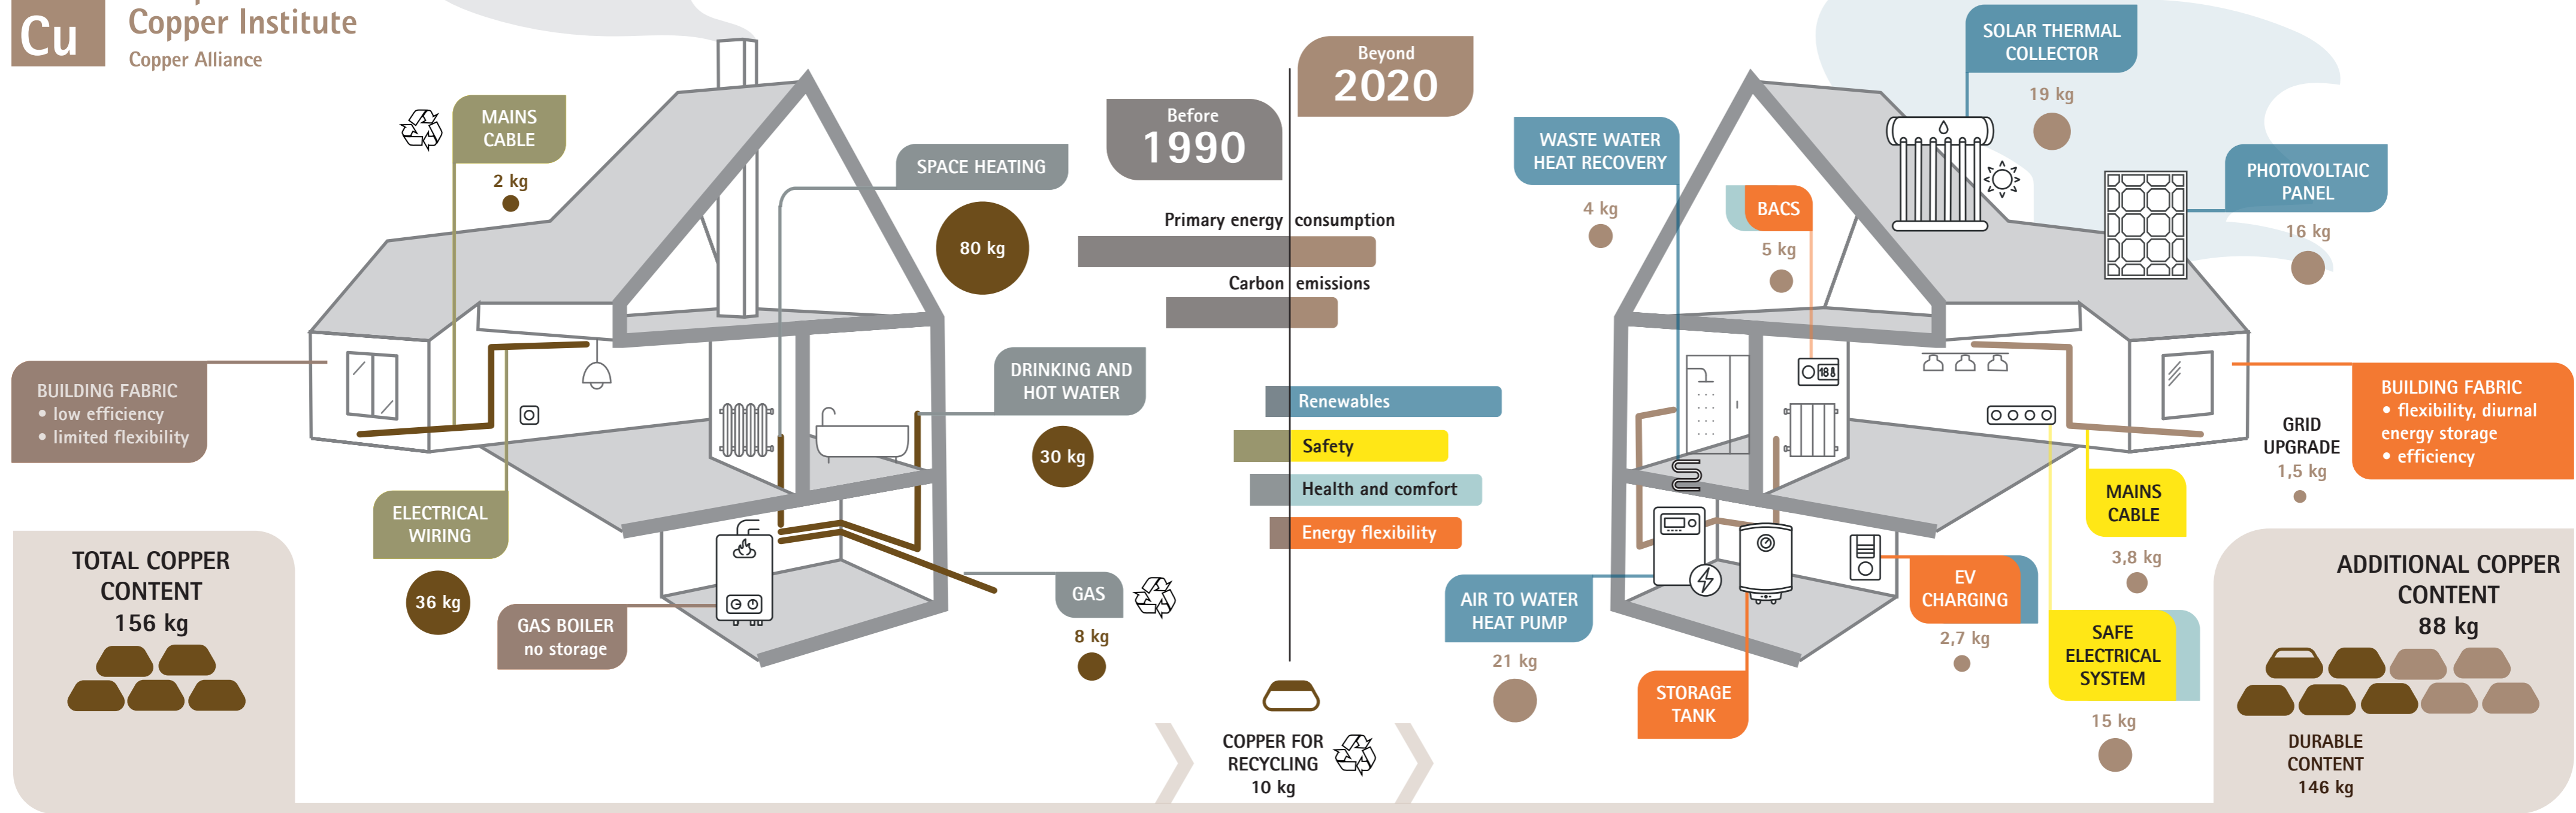

COPPER'S ROLE IN CLIMATE NEUTRAL RENOVATION

All these figures are sensible midpoint estimates of parameters that vary widely for a 120m² family house.